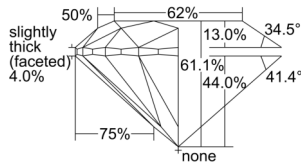

GIA®

FACSIMILE

GIA NATURAL DIAMOND DOSSIER®

August 23, 2024
GIA Report Number 7502268424
Shape and Cutting Style ..... Round Brilliant
Measurements ..... 5.08 - 5.10 x 3.11 mm

GRADING RESULTS

Carat Weight ..... 0.50 carat
Color Grade ..... F
Clarity Grade VVS2
Cut Grade ..... Excellent

ADDITIONAL GRADING INFORMATION

Polish ..... Excellent
Symmetry ..... Excellent
Fluorescence ..... Faint
Clarity Characteristics ..... Pinpoint
Inscription(s): GIA 7502268424

GIA REPORT 7502268424

Verify this report at GIA.edu

PROPORTIONS

Profile to actual proportions

GRADING SCALES

GIA COLOR SCALE	GIA CLARITY SCALE	GIA CUT SCALE	
D	FLAWLESS	EXCELLENT	
E	INTERNALLY FLAWLESS		
F		VVS₁	VERY GOOD
G	VVS₂		
H	VS₁	GOOD	
I	VS₂		
J	SI₁	FAIR	
K	SI₂		
L	I₁	POOR	
M	I₂		
N	I₃		
O			
P			
Q			
R			
S			
T			
U			
V			
W			
X			
Y			
Z