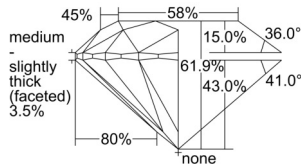

GIA®

FACSIMILE

GIA REPORT 7502268576

Verify this report at GIA.edu

GIA NATURAL DIAMOND DOSSIER®

August 28, 2024
GIA Report Number 7502268576
Shape and Cutting Style ..... Round Brilliant
Measurements ..... 4.27 - 4.30 x 2.65 mm

GRADING RESULTS

Carat Weight ..... 0.30 carat
Color Grade ..... D
Clarity Grade VVS1
Cut Grade ..... Excellent

ADDITIONAL GRADING INFORMATION

Polish ..... Excellent
Symmetry ..... Excellent
Fluorescence ..... Faint
Clarity Characteristics ..... Pinpoint
Inscription(s): GIA 7502268576

PROPORTIONS

Profile to actual proportions

GRADING SCALES

GIA COLOR SCALE

COLORLESS	D
	E
	F
	G
	H
	I
	J
NEAR COLORLESS	K
	L
FAIN	M
	N
	O
	P
VERY LIGHT	Q
	R
	S
	T
	U
	V
LIGHT	W
	X
	Y
	Z

GIA CLARITY SCALE

FLAWLESS	INTERNAL FLAWLESS	EXCELLENT		
VVS₁	VVS₂	VERY GOOD		
VS₁	VS₂	GOOD		
SI₁	SI₂	FAIR		
I₁	I₂	POOR		
			I₃	

GIA CUT SCALE

EXCELLENT
VERY GOOD
GOOD
FAIR
POOR