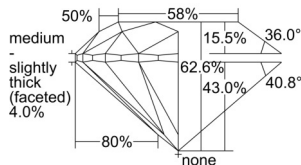

GIA®

FACSIMILE

GIA REPORT 7502271647

Verify this report at GIA.edu

GIA NATURAL DIAMOND DOSSIER®

August 26, 2024
GIA Report Number 7502271647
Shape and Cutting Style ..... Round Brilliant
Measurements ..... 5.01 - 5.06 x 3.15 mm

GRADING RESULTS

Carat Weight ..... 0.50 carat
Color Grade I
Clarity Grade VS1
Cut Grade ..... Excellent

ADDITIONAL GRADING INFORMATION

Polish ..... Excellent
Symmetry ..... Very Good
Fluorescence ..... None
Clarity Characteristics..... Indented Natural, Needle, Cloud
Inscription(s): GIA 7502271647

PROPORTIONS

Profile to actual proportions

GRADING SCALES

GIA COLOR SCALE

COLORED	D
	E
	F
	G
	H
	I
	J
NEAR COLORLESS	K
	L
FAIN	M
	N
	O
	P
VERY LIGHT	Q
	R
	S
	T
	U
	V
	W
	X
	Y
LIGHT	Z

GIA CLARITY SCALE

FLAWLESS	VERY VERY SLIGHTLY INCLUDED	VVS₁	VVS₂	VS₁	VS₂	SLIGHTLY INCLUDED	SI₁	SI₂	I₁	I₂	I₃	
												VERY SLIGHTLY INCLUDED
INTERNALLY FLAWLESS												

GIA CUT SCALE

EXCELLENT
VERY GOOD
GOOD
FAIR
POOR