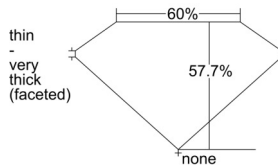

GIA®

FACSIMILE

GIA REPORT 7502272543

Verify this report at GIA.edu

GIA NATURAL DIAMOND DOSSIER®

August 27, 2024
GIA Report Number 7502272543
Shape and Cutting Style ..... Heart Brilliant
Measurements ..... 4.71 x 5.53 x 3.19 mm

GRADING RESULTS

Carat Weight ..... 0.50 carat
Color Grade ..... G
Clarity Grade VS2

ADDITIONAL GRADING INFORMATION

Polish ..... Excellent
Symmetry ..... Excellent
Fluorescence ..... None
Clarity Characteristics..... Crystal, Feather
Inscription(s): GIA 7502272543

PROPORTIONS

Profile not to actual proportions

GRADING SCALES

GIA COLOR SCALE		GIA CLARITY SCALE	
COLORLESS	D	VERY VERY SLIGHTLY SIGHTLY INCLUDED	FLAWLESS
	E		INTERNALLY FLAWLESS
	F		VVS₁
	G		VVS₂
	H		VS₁
	I		VS₂
	J		SI₁
	K		SI₂
	L		I₁
	M		I₂
NEAR COLORLESS	N	SLIGHTLY INCLUDED	I₃
	O		
	P		
	Q		
FAINT	R		
	S		
	T		
	U		
VERT LIGHT	V		
	W		
	X		
	Y		
LIGHT	Z