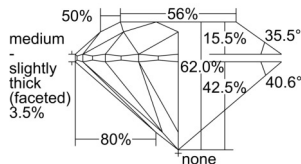

GIA®

FACSIMILE

GIA REPORT 7502272658

Verify this report at GIA.edu

GIA NATURAL DIAMOND DOSSIER®

August 26, 2024
GIA Report Number 7502272658
Shape and Cutting Style ..... Round Brilliant
Measurements ..... 5.67 - 5.70 x 3.53 mm

GRADING RESULTS

Carat Weight ..... 0.70 carat
Color Grade ..... E
Clarity Grade S11
Cut Grade ..... Excellent

ADDITIONAL GRADING INFORMATION

Polish ..... Excellent
Symmetry ..... Excellent
Fluorescence ..... None
Clarity Characteristics ..... Crystal, Feather
Inscription(s): GIA 7502272658

PROPORTIONS

Profile to actual proportions

GRADING SCALES

GIA COLOR SCALE	GIA CLARITY SCALE	GIA CUT SCALE	
D	FLAWLESS	EXCELLENT	
E	INTERNALLY FLAWLESS		
F		VVS₁	VERY GOOD
G	VVS₂		
H	VS₁	GOOD	
I	VS₂		
J	S1₁	FAIR	
K	S1₂		
L	I₁	POOR	
M	I₂		
N	I₃		
O			
P			
Q			
R			
S			
T			
U			
V			
W			
X			
Y			
Z