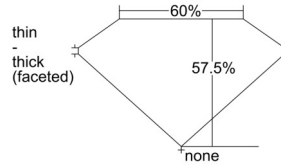

GIA®

FACSIMILE

GIA REPORT 7502276456

Verify this report at GIA.edu

GIA NATURAL DIAMOND DOSSIER®

August 26, 2024
GIA Report Number 7502276456
Shape and Cutting Style ..... Pear Brilliant
Measurements ..... 7.46 x 4.51 x 2.59 mm

GRADING RESULTS

Carat Weight ..... 0.50 carat
Color Grade ..... K
Clarity Grade VVS1

ADDITIONAL GRADING INFORMATION

Polish ..... Excellent
Symmetry ..... Very Good
Fluorescence ..... None
Clarity Characteristics..... Cloud, Pinpoint, Surface Graining
Inscription(s): GIA 7502276456

PROPORTIONS

Profile not to actual proportions

GRADING SCALES

GIA COLOR SCALE		GIA CLARITY SCALE			
COLORLESS	D	VERY VERY SLIGHTLY INCLUDED	FLAWLESS		
	E		INTERNALLY FLAWLESS		
	F	VERY SLIGHTLY INCLUDED	VVS₁		
	G		VVS₂		
	H		VS₁		
	NEAR COLORLESS	I	SLIGHTLY INCLUDED	VS₂	
		J		SI₁	
		FAINT	K	INCLUDED	SI₂
			L		I₁
			M		I₂
VERT LIGHT	N	LIGHT	I₃		
	O				
	P				
	Q				
	R