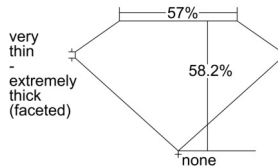

GIA®

FACSIMILE

GIA REPORT 7502277877

Verify this report at GIA.edu

GIA NATURAL DIAMOND DOSSIER®

August 26, 2024
GIA Report Number 7502277877
Shape and Cutting Style ..... Heart Brilliant
Measurements ..... 5.03 x 5.90 x 3.43 mm

GRADING RESULTS

Carat Weight ..... 0.60 carat
Color Grade ..... H
Clarity Grade VS1

ADDITIONAL GRADING INFORMATION

Polish ..... Excellent
Symmetry ..... Excellent
Fluorescence ..... None
Clarity Characteristics..... Feather, Cavity, Pinpoint
Inscription(s): GIA 7502277877

PROPORTIONS

Profile not to actual proportions

GRADING SCALES

GIA COLOR SCALE		GIA CLARITY SCALE			
COLORLESS	D	VERY VERY SLIGHTLY INCLUDED	FLAWLESS		
	E		INTERNALLY FLAWLESS		
	F		VVS₁		
	G		VVS₂		
	H		VS₁		
	I		VS₂		
	NEAR COLORLESS	J	SLIGHTLY INCLUDED	SI₁	
		K		SI₂	
		L		I₁	
		FAINT	M	INCLUDED	I₂
N			I₃		
O					
VERT LIGHT	P				
	Q				
	R				
	LIGHT	S			
		T			
		U			
V					
W					
X					
Y					
Z