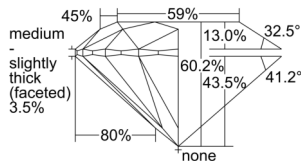

GIA®

FACSIMILE

GIA REPORT 7502279416

Verify this report at GIA.edu

GIA NATURAL DIAMOND DOSSIER®

August 28, 2024
GIA Report Number 7502279416
Shape and Cutting Style ..... Round Brilliant
Measurements ..... 4.37 - 4.39 x 2.64 mm

GRADING RESULTS

Carat Weight ..... 0.31 carat
Color Grade ..... E
Clarity Grade VS2
Cut Grade ..... Excellent

ADDITIONAL GRADING INFORMATION

Polish ..... Excellent
Symmetry ..... Excellent
Fluorescence ..... None
Clarity Characteristics ..... Cloud
Inscription(s): GIA 7502279416

PROPORTIONS

Profile to actual proportions

GRADING SCALES

GIA COLOR SCALE	GIA CLARITY SCALE	GIA CUT SCALE
D	FLAWLESS	EXCELLENT
E	FLAWLESS	
F	INTERNALLY FLAWLESS	VERY GOOD
G	FLAWLESS	
H	VVS₁	GOOD
I	VVS₂	
J	VS₁	FAIR
K	VS₂	
L	SI₁	POOR
M	SI₂	
N	I₁	
O	I₂	
P	I₃	
Q		
R		
S		
T		
U		
V		
W		
X		
Y		
Z