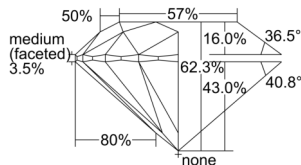

GIA®

FACSIMILE

GIA REPORT 7502280450

Verify this report at GIA.edu

GIA NATURAL DIAMOND DOSSIER®

August 29, 2024
GIA Report Number 7502280450
Shape and Cutting Style ..... Round Brilliant
Measurements ..... 4.92 - 4.94 x 3.07 mm

GRADING RESULTS

Carat Weight ..... 0.46 carat
Color Grade ..... H
Clarity Grade S11
Cut Grade ..... Excellent

ADDITIONAL GRADING INFORMATION

Polish ..... Excellent
Symmetry ..... Excellent
Fluorescence ..... None
Clarity Characteristics ..... Cloud
Inscription(s): GIA 7502280450

PROPORTIONS

Profile to actual proportions

GRADING SCALES

GIA COLOR SCALE	GIA CLARITY SCALE	GIA CUT SCALE	
D	FLAWLESS	EXCELLENT	
E	INTERNALLY FLAWLESS		
F		VVS₁	VERY GOOD
G	VVS₂		
H	VS₁	GOOD	
I	VS₂		
J	S1₁	FAIR	
K	S1₂		
L	I₁	POOR	
M	I₂		
N	I₃		
O			
P			
Q			
R			
S			
T			
U			
V			
W			
X			
Y			
Z