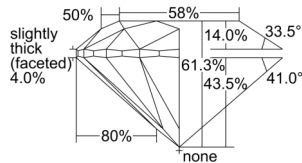

GIA®

FACSIMILE

GIA NATURAL DIAMOND DOSSIER®

August 28, 2024
GIA Report Number 7502288229
Shape and Cutting Style ..... Round Brilliant
Measurements ..... 5.50 - 5.52 x 3.38 mm

GRADING RESULTS

Carat Weight ..... 0.63 carat
Color Grade ..... F
Clarity Grade VS1
Cut Grade ..... Excellent

ADDITIONAL GRADING INFORMATION

Polish ..... Excellent
Symmetry ..... Excellent
Fluorescence ..... None
Clarity Characteristics ..... Cloud, Pinpoint
Inscription(s): GIA 7502288229

GIA REPORT 7502288229

Verify this report at GIA.edu

PROPORTIONS

Profile to actual proportions

GRADING SCALES

GIA COLOR SCALE	GIA CLARITY SCALE	GIA CUT SCALE	
D	FLAWLESS	EXCELLENT	
E	INTERNALLY FLAWLESS		
F		VVS₁	VERY GOOD
G	VVS₂		
H	VS₁	GOOD	
I	VS₂		
J	SI₁	FAIR	
K	SI₂		
L	I₁	POOR	
M			
N			
O	I₂		
P			
Q			
R	I₃		
S			
T			
U			
V			
W			
X			
Y			
Z