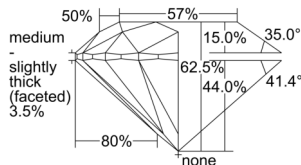

GIA®

FACSIMILE

GIA REPORT

7502303611

Verify this report at GIA.edu

GIA NATURAL DIAMOND DOSSIER®

August 28, 2024
GIA Report Number 7502303611
Shape and Cutting Style ..... Round Brilliant
Measurements ..... 4.33 - 4.35 x 2.71 mm

GRADING RESULTS

Carat Weight ..... 0.31 carat
Color Grade ..... D
Clarity Grade S11
Cut Grade ..... Excellent

ADDITIONAL GRADING INFORMATION

Polish ..... Excellent
Symmetry ..... Excellent
Fluorescence ..... None
Clarity Characteristics ..... Crystal, Cloud
Inscription(s): GIA 7502303611

PROPORTIONS

Profile to actual proportions

GRADING SCALES

GIA COLOR SCALE

COLORESS	D
	E
	F
	G
	H
	I
	J
NEAR COLORESS	K
	L
FAIN	M
	N
	O
	P
VERY LIGHT	Q
	R
	S
	T
	U
	V
	W
	X
	Y
LIGHT	Z

GIA CLARITY SCALE

VERY VERY SLIGHTLY INCLUDED	FLAWLESS
	INTERNALLY FLAWLESS
VERY SLIGHTLY INCLUDED	VVS₁
	VVS₂
SLIGHTLY INCLUDED	VS₁
	VS₂
INCLUDED	I₁
	I₂
	I₃

GIA CUT SCALE

EXCELLENT
VERY GOOD
GOOD
FAIR
POOR