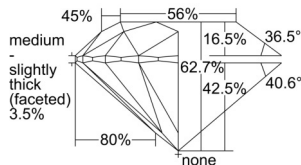

GIA®

FACSIMILE

GIA REPORT 7502313984

Verify this report at GIA.edu

GIA NATURAL DIAMOND DOSSIER®

September 03, 2024
GIA Report Number 7502313984
Shape and Cutting Style ..... Round Brilliant
Measurements ..... 5.36 - 5.40 x 3.38 mm

GRADING RESULTS

Carat Weight ..... 0.60 carat
Color Grade ..... H
Clarity Grade VS2
Cut Grade ..... Excellent

ADDITIONAL GRADING INFORMATION

Polish ..... Excellent
Symmetry ..... Excellent
Fluorescence ..... None
Clarity Characteristics..... Cloud, Crystal, Feather
Inscription(s): GIA 7502313984

PROPORTIONS

Profile to actual proportions

GRADING SCALES

GIA COLOR SCALE	GIA CLARITY SCALE	GIA CUT SCALE	
D	FLAWLESS	EXCELLENT	
E	INTERNALLY FLAWLESS		
F		VVS₁	VERY GOOD
G	VVS₂		
H	VS₁	GOOD	
I	VS₂		
J	SI₁	FAIR	
K	SI₂		
L	I₁	POOR	
M			
N			
O	I₂		
P			
Q			
R	I₃		
S			
T			
U			
V			
W			
X			
Y			
Z