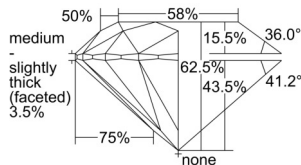

GIA®

FACSIMILE

GIA REPORT 7502315242

Verify this report at GIA.edu

GIA NATURAL DIAMOND DOSSIER®

August 30, 2024
GIA Report Number 7502315242
Shape and Cutting Style ..... Round Brilliant
Measurements ..... 4.35 - 4.38 x 2.73 mm

GRADING RESULTS

Carat Weight ..... 0.32 carat
Color Grade ..... G
Clarity Grade VS2
Cut Grade ..... Excellent

ADDITIONAL GRADING INFORMATION

Polish ..... Excellent
Symmetry ..... Excellent
Fluorescence ..... None
Clarity Characteristics..... Cloud, Feather, Crystal
Inscription(s): GIA 7502315242

PROPORTIONS

Profile to actual proportions

GRADING SCALES

GIA COLOR SCALE	GIA CLARITY SCALE	GIA CUT SCALE	
D	FLAWLESS	EXCELLENT	
E	INTERNALLY FLAWLESS		
F		VVS₁	VERY GOOD
G	VVS₂		
H	VS₁	GOOD	
I	VS₂		
J	SI₁	FAIR	
K	SI₂		
L	I₁	POOR	
M	I₂		
N	I₃		
O			
P			
Q			
R			
S			
T			
U			
V			
W			
X			
Y			
Z