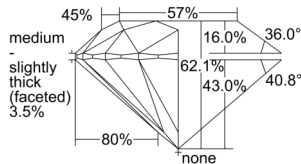

GIA®

FACSIMILE

GIA REPORT 7502315576

Verify this report at GIA.edu

GIA NATURAL DIAMOND DOSSIER®

August 30, 2024
GIA Report Number 7502315576
Shape and Cutting Style ..... Round Brilliant
Measurements ..... 4.81 - 4.84 x 3.00 mm

GRADING RESULTS

Carat Weight ..... 0.43 carat
Color Grade ..... F
Clarity Grade VS2
Cut Grade ..... Excellent

ADDITIONAL GRADING INFORMATION

Polish ..... Excellent
Symmetry ..... Excellent
Fluorescence ..... None
Clarity Characteristics..... Cloud, Crystal, Feather
Inscription(s): GIA 7502315576

PROPORTIONS

Profile to actual proportions