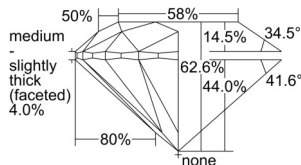

GIA®

FACSIMILE

GIA NATURAL DIAMOND DOSSIER®

August 30, 2024
GIA Report Number 7502318310
Shape and Cutting Style ..... Round Brilliant
Measurements ..... 4.30 - 4.33 x 2.70 mm

GRADING RESULTS

Carat Weight ..... 0.31 carat
Color Grade ..... F
Clarity Grade S11
Cut Grade ..... Excellent

ADDITIONAL GRADING INFORMATION

Polish ..... Excellent
Symmetry ..... Excellent
Fluorescence ..... None
Clarity Characteristics ..... Crystal
Inscription(s): GIA 7502318310

GIA REPORT 7502318310

Verify this report at GIA.edu

PROPORTIONS

Profile to actual proportions

GRADING SCALES

GIA COLOR SCALE	GIA CLARITY SCALE	GIA CUT SCALE	
D	FLAWLESS	EXCELLENT	
E	INTERNALLY FLAWLESS		
F		VVS₁	VERY GOOD
G	VVS₂		
H	VS₁	GOOD	
I	VS₂		
J	S1₁	FAIR	
K	S1₂		
L	I₁	POOR	
M	I₂		
N	I₃		
O			
P			
Q			
R			
S			
T			
U			
V			
W			
X			
Y			
Z