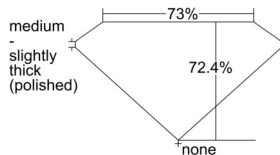

GIA®

FACSIMILE

GIA REPORT 7502320586

Verify this report at GIA.edu

GIA NATURAL DIAMOND DOSSIER®

August 30, 2024
GIA Report Number 7502320586
Shape and Cutting Style ..... Square Modified Brilliant
Measurements ..... 4.36 x 4.33 x 3.14 mm

GRADING RESULTS

Carat Weight ..... 0.50 carat
Color Grade ..... E
Clarity Grade VS2

ADDITIONAL GRADING INFORMATION

Polish ..... Excellent
Symmetry ..... Very Good
Fluorescence ..... None
Clarity Characteristics ..... Crystal
Inscription(s): GIA 7502320586

PROPORTIONS

Profile not to actual proportions

GRADING SCALES

GIA COLOR SCALE		GIA CLARITY SCALE			
COLORLESS	D	VERY VERY SLIGHTLY INCLUDED	FLAWLESS		
	E		INTERNALLY FLAWLESS		
	F		VVS₁		
	NEAR COLORLESS	G	VERY SLIGHTLY INCLUDED	VVS₂	
		H		VS₁	
		FAINT	I	SLIGHTLY INCLUDED	VS₂
			J		SI₁
			K		SI₂
	VERT LIGHT	L	INCLUDED	I₁	
		M		I₂	
N		I₃			
O					
P					
Q					
R					
LIGHT	S				
	T				
	U				
	V				
	W				
	X				
	Y				
	Z