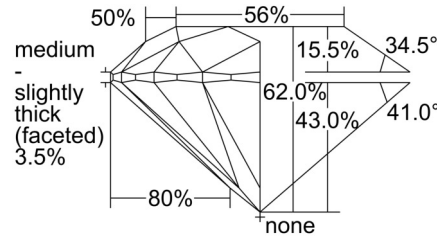

GIA NATURAL DIAMOND GRADING REPORT

September 02, 2024  
 GIA Report Number ..... 7502324411  
 Shape and Cutting Style ..... Round Brilliant  
 Measurements ..... 7.17 - 7.20 x 4.45 mm

GRADING RESULTS

Carat Weight ..... 1.40 carat  
 Color Grade ..... G  
 Clarity Grade ..... SI1  
 Cut Grade ..... Excellent

PROPORTIONS

Profile to actual proportions

CLARITY CHARACTERISTICS

KEY TO SYMBOLS\*

- Crystal
- ~ Feather
- ▲ Indented Natural

\* Red symbols denote internal characteristics (inclusions). Green or black symbols denote external characteristics (blemishes). Diagram is an approximate representation of the diamond, and symbols shown indicate type, position, and approximate size of clarity characteristics. All clarity characteristics may not be shown. Details of finish are not shown.