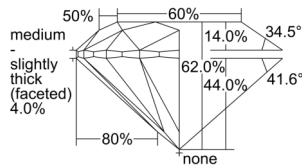

GIA®

FACSIMILE

GIA REPORT 7502333344

Verify this report at GIA.edu

GIA NATURAL DIAMOND DOSSIER®

September 03, 2024
GIA Report Number 7502333344
Shape and Cutting Style ..... Round Brilliant
Measurements ..... 5.11 - 5.13 x 3.18 mm

GRADING RESULTS

Carat Weight ..... 0.51 carat
Color Grade ..... H
Clarity Grade VS2
Cut Grade ..... Excellent

ADDITIONAL GRADING INFORMATION

Polish ..... Excellent
Symmetry ..... Excellent
Fluorescence ..... None
Clarity Characteristics..... Crystal, Feather, Cloud, Cavity
Inscription(s): GIA 7502333344

PROPORTIONS

Profile to actual proportions

GRADING SCALES

GIA COLOR SCALE	GIA CLARITY SCALE	GIA CUT SCALE	
D	FLAWLESS	EXCELLENT	
E	INTERNALLY FLAWLESS		
F		VVS₁	VERY GOOD
G	VVS₂		
H	VS₁	GOOD	
I	VS₂		
J	SI₁	FAIR	
K	SI₂		
L	I₁	POOR	
M	I₂		
N	I₃		
O			
P			
Q			
R			
S			
T			
U			
V			
W			
X			
Y			
Z