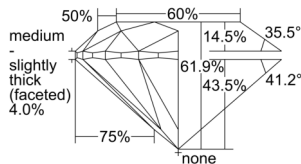

GIA®

FACSIMILE

GIA NATURAL DIAMOND DOSSIER®

September 03, 2024
GIA Report Number 7502334264
Shape and Cutting Style ..... Round Brilliant
Measurements ..... 5.25 - 5.28 x 3.26 mm

GRADING RESULTS

Carat Weight ..... 0.56 carat
Color Grade I
Clarity Grade VS2
Cut Grade ..... Excellent

ADDITIONAL GRADING INFORMATION

Polish ..... Excellent
Symmetry ..... Excellent
Fluorescence ..... Medium Blue
Clarity Characteristics ..... Cloud, Crystal
Inscription(s): GIA 7502334264

GIA REPORT 7502334264

Verify this report at GIA.edu

PROPORTIONS

Profile to actual proportions

GRADING SCALES

GIA COLOR SCALE	GIA CLARITY SCALE	GIA CUT SCALE	
D	FLAWLESS	EXCELLENT	
E	INTERNALLY FLAWLESS		
F		VVS₁	VERY GOOD
G	VVS₂		
H	VS₁	GOOD	
I	VS₂		
J	SI₁	FAIR	
K	SI₂		
L	I₁	POOR	
M			
N			
O	I₂		
P			
Q	I₃		
R			
S			
T			
U			
V			
W			
X			
Y			
Z