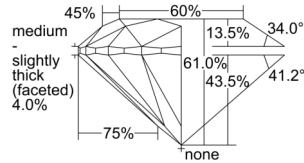

GIA®

FACSIMILE

GIA NATURAL DIAMOND DOSSIER®

September 03, 2024
GIA Report Number 7502334844
Shape and Cutting Style ..... Round Brilliant
Measurements ..... 4.71 - 4.74 x 2.88 mm

GRADING RESULTS

Carat Weight ..... 0.39 carat
Color Grade ..... G
Clarity Grade VS2
Cut Grade ..... Excellent

ADDITIONAL GRADING INFORMATION

Polish ..... Excellent
Symmetry ..... Excellent
Fluorescence ..... None
Clarity Characteristics ..... Cloud, Crystal
Inscription(s): GIA 7502334844

GIA REPORT 7502334844

Verify this report at GIA.edu

PROPORTIONS

Profile to actual proportions

GRADING SCALES

GIA COLOR SCALE	GIA CLARITY SCALE	GIA CUT SCALE	
D	FLAWLESS	EXCELLENT	
E	INTERNALLY FLAWLESS		
F		VVS₁	VERY GOOD
G	VVS₂		
H	VS₁	GOOD	
I	VS₂		
J	SI₁	FAIR	
K	SI₂		
L	I₁	POOR	
M	I₂		
N	I₃		
O			
P			
Q			
R			
S			
T			
U			
V			
W			
X			
Y			
Z