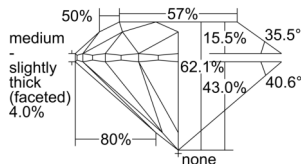

GIA®

FACSIMILE

GIA REPORT 7502335698

Verify this report at GIA.edu

GIA NATURAL DIAMOND DOSSIER®

September 03, 2024
GIA Report Number 7502335698
Shape and Cutting Style ..... Round Brilliant
Measurements ..... 5.08 - 5.09 x 3.16 mm

GRADING RESULTS

Carat Weight ..... 0.50 carat
Color Grade ..... F
Clarity Grade S11
Cut Grade ..... Excellent

ADDITIONAL GRADING INFORMATION

Polish ..... Excellent
Symmetry ..... Excellent
Fluorescence ..... None
Clarity Characteristics ..... Feather
Inscription(s): GIA 7502335698

PROPORTIONS

Profile to actual proportions

GRADING SCALES

GIA COLOR SCALE	GIA CLARITY SCALE	GIA CUT SCALE	
D	FLAWLESS	EXCELLENT	
E	INTERNALLY FLAWLESS		
F		VVS₁	VERY GOOD
G	VVS₂		
H	VS₁	GOOD	
I	VS₂		
J	S1₁	FAIR	
K	S1₂		
L	I₁	POOR	
M	I₂		
N	I₃		
O			
P			
Q			
R			
S			
T			
U			
V			
W			
X			
Y			
Z