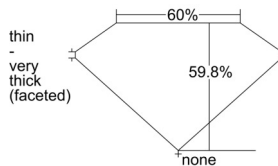

GIA®

FACSIMILE

GIA REPORT 7502352808

Verify this report at GIA.edu

GIA NATURAL DIAMOND DOSSIER®

September 06, 2024
GIA Report Number 7502352808
Shape and Cutting Style ..... Heart Brilliant
Measurements ..... 5.42 x 6.10 x 3.64 mm

GRADING RESULTS

Carat Weight ..... 0.72 carat
Color Grade I
Clarity Grade SI1

ADDITIONAL GRADING INFORMATION

Polish ..... Excellent
Symmetry ..... Excellent
Fluorescence ..... None
Clarity Characteristics ..... Feather
Inscription(s): GIA 7502352808

PROPORTIONS

Profile not to actual proportions

GRADING SCALES

GIA COLOR SCALE		GIA CLARITY SCALE			
COLORLESS	D	VERY VERY SLIGHTLY INCLUDED	FLAWLESS		
	E		INTERNALLY FLAWLESS		
	F	VERY SLIGHTLY INCLUDED	VVS₁		
	G		VVS₂		
	H		VS₁		
	NEAR COLORLESS	I	SLIGHTLY INCLUDED	VS₂	
		J		SI₁	
		FAINT	K	INCLUDED	SI₂
			L		I₁
			M		I₂
VERTICALLY LIGHT	N	LIGHT	I₃		
	O				
	P				
	Q				
	R