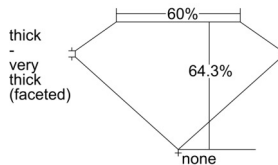

GIA®

FACSIMILE

GIA REPORT 7502353082

Verify this report at GIA.edu

GIA NATURAL DIAMOND DOSSIER®

September 05, 2024
GIA Report Number 7502353082
Shape and Cutting Style ..... Pear Brilliant
Measurements ..... 8.19 x 5.52 x 3.55 mm

GRADING RESULTS

Carat Weight ..... 0.96 carat
Color Grade ..... G
Clarity Grade SI2

ADDITIONAL GRADING INFORMATION

Polish ..... Excellent
Symmetry ..... Excellent
Fluorescence ..... None
Clarity Characteristics ..... Crystal, Cloud, Feather
Inscription(s): GIA 7502353082

PROPORTIONS

Profile not to actual proportions

GRADING SCALES

GIA COLOR SCALE		GIA CLARITY SCALE	
COLORLESS	D	VERY VERY SLIGHTLY SIGHTLY INCLUDED	FLAWLESS
	E		INTERNALLY FLAWLESS
	F		VVS₁
	G		VVS₂
	H		VS₁
	I		VS₂
	J		SI₁
	K		SI₂
	L		I₁
	M		I₂
NEAR COLORLESS	N	SLIGHTLY INCLUDED	I₃
	O		
	P		
	Q		
FAINT	R		
	S		
	T		
	U		
VERT LIGHT	V		
	W		
	X		
	Y		
LIGHT	Z