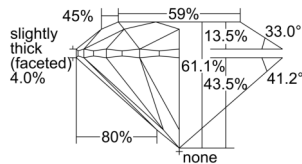

GIA®

FACSIMILE

GIA REPORT 7502354858

Verify this report at GIA.edu

GIA NATURAL DIAMOND DOSSIER®

September 05, 2024
GIA Report Number 7502354858
Shape and Cutting Style ..... Round Brilliant
Measurements ..... 3.94 - 3.96 x 2.42 mm

GRADING RESULTS

Carat Weight ..... 0.23 carat
Color Grade ..... H
Clarity Grade VS1
Cut Grade ..... Excellent

ADDITIONAL GRADING INFORMATION

Polish ..... Excellent
Symmetry ..... Excellent
Fluorescence ..... None
Clarity Characteristics..... Cloud, Needle, Pinpoint
Inscription(s): GIA 7502354858

PROPORTIONS

GRADING SCALES

GIA COLOR SCALE	GIA CLARITY SCALE	GIA CUT SCALE	
D	FLAWLESS	EXCELLENT	
E	INTERNALLY FLAWLESS		
F		VVS₁	VERY GOOD
G	VVS₂		
H	VS₁	GOOD	
I	VS₂		
J	SI₁	FAIR	
K	SI₂		
L	I₁	POOR	
M			
N			
O	I₂		
P			
Q	I₃		
R			
S			
T			
U			
V			
W			
X			
Y			
Z