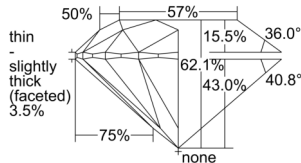

GIA®

FACSIMILE

GIA REPORT

7502356536

Verify this report at GIA.edu

GIA NATURAL DIAMOND DOSSIER®

September 05, 2024
GIA Report Number 7502356536
Shape and Cutting Style ..... Round Brilliant
Measurements ..... 4.26 - 4.29 x 2.66 mm

GRADING RESULTS

Carat Weight ..... 0.30 carat
Color Grade ..... D
Clarity Grade VS2
Cut Grade ..... Excellent

ADDITIONAL GRADING INFORMATION

Polish ..... Excellent
Symmetry ..... Excellent
Fluorescence ..... None
Clarity Characteristics ..... Crystal, Cloud
Inscription(s): GIA 7502356536

PROPORTIONS

Profile to actual proportions

GRADING SCALES

GIA COLOR SCALE	GIA CLARITY SCALE	GIA CUT SCALE
D	FLAWLESS	EXCELLENT
E	INTERNALLY FLAWLESS	
F	VVS₁	VERY GOOD
G		
H	VS₁	GOOD
I		
J	VS₂	FAIR
K		
L	SI₁	POOR
M		
N	I₁	
O		
P	I₂	
Q		
R	I₃	
S		
T		
U		
V		
W		
X		
Y		
Z