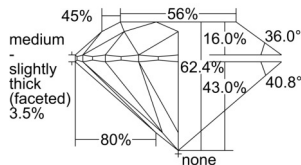

GIA®

FACSIMILE

GIA REPORT 7502356634

Verify this report at gia.edu

GIA NATURAL DIAMOND DOSSIER®

September 05, 2024
GIA Report Number 7502356634
Shape and Cutting Style ..... Round Brilliant
Measurements ..... 4.29 - 4.31 x 2.68 mm

GRADING RESULTS

Carat Weight ..... 0.30 carat
Color Grade ..... E
Clarity Grade S11
Cut Grade ..... Excellent

ADDITIONAL GRADING INFORMATION

Polish ..... Excellent
Symmetry ..... Excellent
Fluorescence ..... Medium Yellow
Clarity Characteristics ..... Feather, Knot
Inscription(s): GIA 7502356634

PROPORTIONS

Profile to actual proportions

GRADING SCALES

GIA COLOR SCALE

COLORESS	D
	E
	F
	G
	H
	I
	J
NEAR COLORESS	K
	L
Faint	M
	N
	O
	P
Very Light	Q
	R
	S
	T
	U
	V
	W
	X
	Y
Light	Z

GIA CLARITY SCALE

VERY VERY SLIGHTLY INCLUDED	FLAWLESS
	INTERNALLY FLAWLESS
VERY SLIGHTLY INCLUDED	VVS₁
	VVS₂
SLIGHTLY INCLUDED	VS₁
	VS₂
INCLUDED	SI₁
	SI₂
INCLUDED	I₁
	I₂
	I₃

GIA CUT SCALE

EXCELLENT
VERY GOOD
GOOD
FAIR
POOR