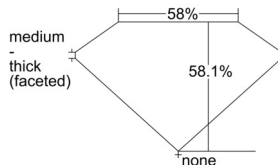

GIA®

FACSIMILE

GIA REPORT 7502357468

Verify this report at GIA.edu

GIA NATURAL DIAMOND DOSSIER®

September 05, 2024
GIA Report Number 7502357468
Shape and Cutting Style ..... Heart Brilliant
Measurements ..... 4.86 x 5.57 x 3.24 mm

GRADING RESULTS

Carat Weight ..... 0.51 carat
Color Grade ..... F
Clarity Grade VS1

ADDITIONAL GRADING INFORMATION

Polish ..... Excellent
Symmetry ..... Excellent
Fluorescence ..... None
Clarity Characteristics.....Cavity, Feather, Pinpoint, Cloud
Inscription(s): GIA 7502357468

PROPORTIONS

Profile not to actual proportions

GRADING SCALES

GIA COLOR SCALE		GIA CLARITY SCALE	
COLORLESS	D	VERY VERY SLIGHTLY INCLUDED	FLAWLESS
	E		INTERNALLY FLAWLESS
	F		VVS₁
	G		VVS₂
	H		VS₁
	I		VS₂
	J		SI₁
	K		SI₂
	L		I₁
	M		I₂
NEAR COLORLESS	N	SLIGHTLY INCLUDED	I₃
	O		
	P		
	Q		
FAINT	R		
	S		
	T		
	U		
VERT LIGHT	V		
	W		
	X		
	Y		
LIGHT	Z