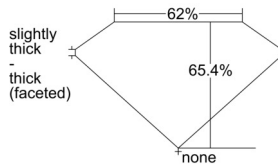

GIA®

FACSIMILE

GIA REPORT 7502358228

Verify this report at GIA.edu

GIA NATURAL DIAMOND DOSSIER®

September 05, 2024
GIA Report Number 7502358228
Shape and Cutting Style ..... Oval Brilliant
Measurements ..... 7.33 x 5.39 x 3.53 mm

GRADING RESULTS

Carat Weight ..... 0.90 carat
Color Grade ..... G
Clarity Grade VS2

ADDITIONAL GRADING INFORMATION

Polish ..... Excellent
Symmetry ..... Excellent
Fluorescence ..... None
Clarity Characteristics ..... Cloud
Inscription(s): GIA 7502358228

PROPORTIONS

Profile not to actual proportions

GRADING SCALES

GIA COLOR SCALE		GIA CLARITY SCALE		
NEAR COLORLESS	D	VERY VERY SLIGHTLY INCLUDED	FLAWLESS	
	E		INTERNALLY FLAWLESS	
	F	VERY SLIGHTLY INCLUDED	VVS₁	
	G		VVS₂	
	H		VS₁	
	FAINT	I	SLIGHTLY INCLUDED	VS₂
		J		SI₁
		K	INCLUDED	SI₂
		L		I₁
		M		I₂
LIGHT		N	INCLUDED	I₃
		O		
		P		
	Q			
	R			
	S