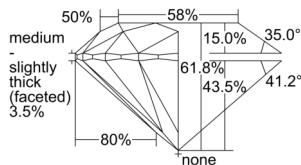

GIA®

FACSIMILE

GIA REPORT 7502364107

Verify this report at GIA.edu

GIA NATURAL DIAMOND DOSSIER®

September 05, 2024
GIA Report Number **7502364107**
Shape and Cutting Style ..... **Round Brilliant**
Measurements ..... **4.08 - 4.10 x 2.53 mm**

GRADING RESULTS

Carat Weight ..... **0.26 carat**
Color Grade ..... **D**
Clarity Grade **VVS1**
Cut Grade ..... **Excellent**

ADDITIONAL GRADING INFORMATION

Polish ..... **Excellent**
Symmetry ..... **Excellent**
Fluorescence ..... **None**
Clarity Characteristics ..... **Pinpoint**
Inscription(s): **GIA 7502364107**

PROPORTIONS

Profile to actual proportions

GRADING SCALES

GIA COLOR SCALE	GIA CLARITY SCALE	GIA CUT SCALE	
D	FLAWLESS	EXCELLENT	
E	INTERNALLY FLAWLESS		
F		VVS₁	VERY GOOD
G	VVS₂		
H	VS₁	GOOD	
I	VS₂		
J	SI₁	FAIR	
K	SI₂		
L	I₁	POOR	
M	I₂		
N	I₃		
O			
P			
Q			
R			
S			
T			
U			
V			
W			
X			
Y			
Z