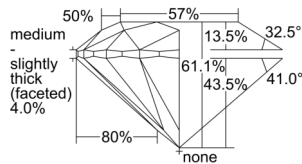

GIA®

FACSIMILE

GIA REPORT 7502364398

Verify this report at GIA.edu

GIA NATURAL DIAMOND DOSSIER®

September 05, 2024
GIA Report Number **7502364398**
Shape and Cutting Style ..... **Round Brilliant**
Measurements ..... **4.34 - 4.37 x 2.66 mm**

GRADING RESULTS

Carat Weight ..... **0.31 carat**
Color Grade ..... **F**
Clarity Grade **VS2**
Cut Grade ..... **Excellent**

ADDITIONAL GRADING INFORMATION

Polish ..... **Excellent**
Symmetry ..... **Excellent**
Fluorescence ..... **None**
Clarity Characteristics..... **Cloud, Crystal, Feather**
Inscription(s): **GIA 7502364398**

PROPORTIONS

Profile to actual proportions

GRADING SCALES

GIA COLOR SCALE	GIA CLARITY SCALE	GIA CUT SCALE	
D	FLAWLESS	EXCELLENT	
E	INTERNALLY FLAWLESS		
F		VVS₁	VERY GOOD
G	VVS₂		
H	VS₁	GOOD	
I	VS₂		
J	SI₁	FAIR	
K	SI₂		
L	I₁	POOR	
M	I₂		
N	I₃		
O			
P			
Q			
R			
S			
T			
U			
V			
W			
X			
Y			
Z