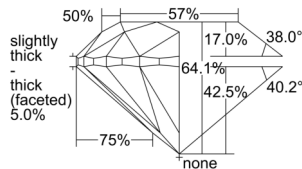

GIA®

FACSIMILE

GIA REPORT 7502370906

Verify this report at GIA.edu

GIA NATURAL DIAMOND DOSSIER®

September 06, 2024
GIA Report Number 7502370906
Shape and Cutting Style ..... Round Brilliant
Measurements ..... 6.02 - 6.06 x 3.87 mm

GRADING RESULTS

Carat Weight ..... 0.90 carat
Color Grade ..... J
Clarity Grade S11
Cut Grade ..... Very Good

ADDITIONAL GRADING INFORMATION

Polish ..... Excellent
Symmetry ..... Very Good
Fluorescence ..... None
Clarity Characteristics..... Cloud, Feather, Crystal
Inscription(s): GIA 7502370906

PROPORTIONS

GRADING SCALES

GIA COLOR SCALE	GIA CLARITY SCALE	GIA CUT SCALE	
D	FLAWLESS	EXCELLENT	
E	INTERNALLY FLAWLESS		
F		VVS₁	VERY GOOD
G	VVS₂		
H	VS₁	GOOD	
I	VS₂		
J	S1₁	FAIR	
K	S1₂		
L	I₁	POOR	
M	I₂		
N	I₃		
O			
P			
Q			
R			
S			
T			
U			
V			
W			
X			
Y			
Z