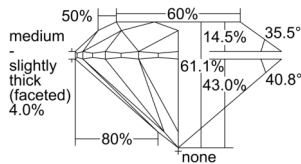

GIA®

FACSIMILE

GIA REPORT 7502371220

Verify this report at GIA.edu

GIA NATURAL DIAMOND DOSSIER®

September 06, 2024
GIA Report Number 7502371220
Shape and Cutting Style ..... Round Brilliant
Measurements ..... 4.68 - 4.71 x 2.87 mm

GRADING RESULTS

Carat Weight ..... 0.39 carat
Color Grade I
Clarity Grade VS2
Cut Grade ..... Excellent

ADDITIONAL GRADING INFORMATION

Polish ..... Excellent
Symmetry ..... Excellent
Fluorescence ..... Faint
Clarity Characteristics..... Cloud, Crystal, Feather
Inscription(s): GIA 7502371220

PROPORTIONS

Profile to actual proportions

GRADING SCALES

GIA COLOR SCALE	GIA CLARITY SCALE	GIA CUT SCALE	
D	FLAWLESS	EXCELLENT	
E	INTERNALLY FLAWLESS		
F		VVS₁	VERY GOOD
G	VVS₂		
H	VS₁	GOOD	
I	VS₂		
J	SI₁	FAIR	
K	SI₂		
L	I₁	POOR	
M	I₂		
N	I₃		
O			
P			
Q			
R			
S			
T			
U			
V			
W			
X			
Y			
Z