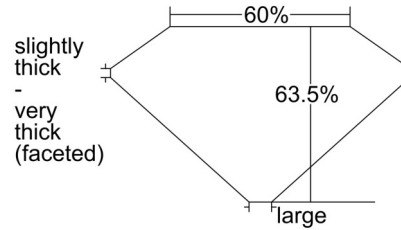

GIA NATURAL DIAMOND GRADING REPORT

September 06, 2024

GIA Report Number ..... 7502372954

Shape and Cutting Style ..... Oval Modified Brilliant

Measurements ..... 7.74 x 4.65 x 2.95 mm

GRADING RESULTS

Carat Weight ..... 1.01 carat

PROPORTIONS

Profile not to actual proportions

CLARITY CHARACTERISTICS

KEY TO SYMBOLS\*

-  Feather
-  Crystal
-  Cloud
-  Cavity
-  Needle
-  Natural

\* Red symbols denote internal characteristics (inclusions). Green or black symbols denote external characteristics (blemishes). Diagram is an approximate representation of the diamond, and symbols shown indicate type, position, and approximate size of clarity characteristics. All clarity characteristics may not be shown. Details of finish are not shown.