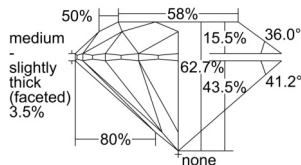

GIA®

FACSIMILE

GIA REPORT 7502381867

Verify this report at GIA.edu

GIA NATURAL DIAMOND DOSSIER®

September 11, 2024
GIA Report Number 7502381867
Shape and Cutting Style ..... Round Brilliant
Measurements ..... 5.91 - 5.94 x 3.72 mm

GRADING RESULTS

Carat Weight ..... 0.81 carat
Color Grade ..... E
Clarity Grade VVS1
Cut Grade ..... Excellent

ADDITIONAL GRADING INFORMATION

Polish ..... Excellent
Symmetry ..... Excellent
Fluorescence ..... None
Clarity Characteristics ..... Pinpoint, Cloud
Inscription(s): GIA 7502381867

PROPORTIONS

Profile to actual proportions

GRADING SCALES

GIA COLOR SCALE	GIA CLARITY SCALE	GIA CUT SCALE	
D	FLAWLESS	EXCELLENT	
E	INTERNALLY FLAWLESS		
F		VVS₁	VERY GOOD
G	VVS₂		
H	VS₁	GOOD	
I	VS₂		
J	SI₁	FAIR	
K	SI₂		
L	I₁	POOR	
M			
N			
O	I₂		
P			
Q			
R	I₃		
S			
T			
U			
V			
W			
X			
Y			
Z