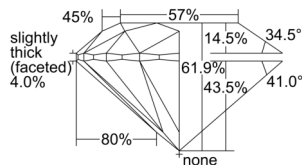

GIA®

FACSIMILE

GIA REPORT 7502383554

Verify this report at GIA.edu

GIA NATURAL DIAMOND DOSSIER®

September 10, 2024
GIA Report Number 7502383554
Shape and Cutting Style ..... Round Brilliant
Measurements ..... 4.30 - 4.33 x 2.67 mm

GRADING RESULTS

Carat Weight ..... 0.30 carat
Color Grade I
Clarity Grade VS2
Cut Grade ..... Excellent

ADDITIONAL GRADING INFORMATION

Polish ..... Excellent
Symmetry ..... Excellent
Fluorescence ..... Faint
Clarity Characteristics ..... Crystal
Inscription(s): GIA 7502383554

PROPORTIONS

Profile to actual proportions

GRADING SCALES

GIA COLOR SCALE	GIA CLARITY SCALE	GIA CUT SCALE	
D	FLAWLESS	EXCELLENT	
E	INTERNALLY FLAWLESS		
F		VVS₁	VERY GOOD
G	VVS₂		
H	VS₁	GOOD	
I	VS₂		
J	SI₁	FAIR	
K	SI₂		
L	I₁	POOR	
M	I₂		
N	I₃		
O			
P			
Q			
R			
S			
T			
U			
V			
W			
X			
Y			
Z