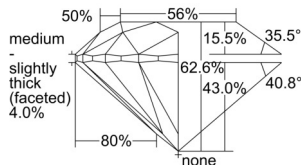

GIA®

FACSIMILE

GIA REPORT 7502384785

Verify this report at GIA.edu

GIA NATURAL DIAMOND DOSSIER®

September 12, 2024
GIA Report Number 7502384785
Shape and Cutting Style ..... Round Brilliant
Measurements ..... 5.32 - 5.38 x 3.35 mm

GRADING RESULTS

Carat Weight ..... 0.60 carat
Color Grade ..... F
Clarity Grade VS2
Cut Grade ..... Excellent

ADDITIONAL GRADING INFORMATION

Polish ..... Very Good
Symmetry ..... Very Good
Fluorescence ..... Medium Blue
Clarity Characteristics ..... Cloud
Inscription(s): GIA 7502384785

PROPORTIONS

Profile to actual proportions

GRADING SCALES

GIA COLOR SCALE

COLOREDNESS	D
	E
	F
	G
	H
	I
	J
NEAR COLORLESS	K
	L
Faint	M
	N
	O
	P
Very Light	Q
	R
	S
	T
	U
	V
Light	W
	X
	Y
	Z

GIA CLARITY SCALE

VERY VERY SLIGHTLY INCLUDED	FLAWLESS
	INTERNALLY FLAWLESS
VERY SLIGHTLY INCLUDED	VVS₁
	VVS₂
SLIGHTLY INCLUDED	VS₁
	VS₂
INCLUDED	SI₁
	SI₂
	I₁
	I₂
	I₃

GIA CUT SCALE

EXCELLENT
VERY GOOD
GOOD
FAIR
POOR