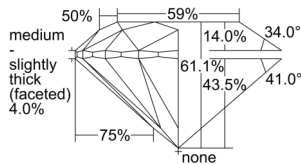

GIA®

FACSIMILE

GIA REPORT 7502385744

Verify this report at GIA.edu

GIA NATURAL DIAMOND DOSSIER®

September 10, 2024
GIA Report Number 7502385744
Shape and Cutting Style ..... Round Brilliant
Measurements ..... 5.27 - 5.32 x 3.24 mm

GRADING RESULTS

Carat Weight ..... 0.56 carat
Color Grade I
Clarity Grade VS2
Cut Grade ..... Excellent

ADDITIONAL GRADING INFORMATION

Polish ..... Excellent
Symmetry ..... Excellent
Fluorescence ..... None
Clarity Characteristics ..... Crystal, Cloud
Inscription(s): GIA 7502385744

PROPORTIONS

Profile to actual proportions

GRADING SCALES

GIA COLOR SCALE

COLORESS	D
	E
	F
	G
	H
	I
	J
NEAR COLORESS	K
	L
FANIT	M
	N
	O
	P
VERY LIGHT	R
	S
	T
	U
	V
	W
	X
	Y
LIGHT	Z

GIA CLARITY SCALE

VERY VERY SLIGHTLY INCLUDED	FLAWLESS
	INTERNALLY FLAWLESS
VERY SLIGHTLY INCLUDED	VVS₁
	VVS₂
SLIGHTLY INCLUDED	VS₁
	VS₂
INCLUDED	SI₁
	SI₂
	I₁
	I₂
	I₃

GIA CUT SCALE

EXCELLENT
VERY GOOD
GOOD
FAIR
POOR