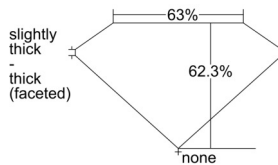

GIA®

FACSIMILE

GIA REPORT 7502386439

Verify this report at GIA.edu

GIA NATURAL DIAMOND DOSSIER®

September 09, 2024
GIA Report Number 7502386439
Shape and Cutting Style ..... Pear Brilliant
Measurements ..... 6.31 x 4.04 x 2.52 mm

GRADING RESULTS

Carat Weight ..... 0.38 carat
Color Grade ..... E
Clarity Grade VS2

ADDITIONAL GRADING INFORMATION

Polish ..... Excellent
Symmetry ..... Very Good
Fluorescence ..... None
Clarity Characteristics..... Cloud, Crystal
Inscription(s): GIA 7502386439

PROPORTIONS

Profile not to actual proportions

GRADING SCALES

GIA COLOR SCALE		GIA CLARITY SCALE			
COLORLESS	D	VERY VERY SLIGHTLY INCLUDED	FLAWLESS		
	E		INTERNALLY FLAWLESS		
	F	VERY SLIGHTLY INCLUDED	VS₁		
	G		VS₂		
	H		VS₁		
	NEAR COLORLESS	I	SLIGHTLY INCLUDED	VS₂	
		J		SI₁	
		FAINT	K	INCLUDED	SI₂
			L		I₁
	M		I₂		
VERT LIGHT	N		INCLUDED	I₃	
	O				
	P				
	Q				
LIGHT	R				
	S				
	T				
	U				
	V				
	W				
	X				
	Y				
	Z