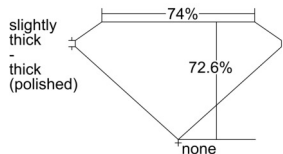

GIA®

FACSIMILE

GIA REPORT 7502387908

Verify this report at GIA.edu

GIA NATURAL DIAMOND DOSSIER®

September 10, 2024
GIA Report Number 7502387908
Shape and Cutting Style ..... Square Modified Brilliant
Measurements ..... 4.36 x 4.34 x 3.15 mm

GRADING RESULTS

Carat Weight ..... 0.51 carat
Color Grade ..... H
Clarity Grade VS1

ADDITIONAL GRADING INFORMATION

Polish ..... Excellent
Symmetry ..... Very Good
Fluorescence ..... None
Clarity Characteristics..... Cloud, Feather, Needle, Pinpoint
Inscription(s): GIA 7502387908

PROPORTIONS

Profile not to actual proportions

GRADING SCALES

GIA COLOR SCALE		GIA CLARITY SCALE			
COLORLESS	D	VERY VERY SLIGHTLY INCLUDED	FLAWLESS		
	E		INTERNALLY FLAWLESS		
	F	VERY SLIGHTLY INCLUDED	VVS₁		
	G		VVS₂		
	H		VS₁		
	NEAR COLORLESS	I	SLIGHTLY INCLUDED	VS₂	
		J		SI₁	
		FAINT	K	INCLUDED	SI₂
			L		I₁
			M		I₂
VERT LIGHT	N	LIGHT	I₃		
	O				
	P				
	Q				
	R