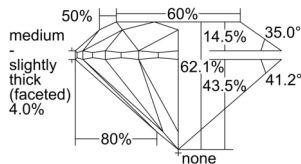

GIA®

FACSIMILE

GIA NATURAL DIAMOND DOSSIER®

September 11, 2024
GIA Report Number 7502394608
Shape and Cutting Style ..... Round Brilliant
Measurements ..... 5.90 - 5.95 x 3.68 mm

GRADING RESULTS

Carat Weight ..... 0.80 carat
Color Grade ..... E
Clarity Grade VS1
Cut Grade ..... Excellent

ADDITIONAL GRADING INFORMATION

Polish ..... Excellent
Symmetry ..... Excellent
Fluorescence ..... None
Clarity Characteristics..... Crystal, Cloud, Needle, Pinpoint
Inscription(s): GIA 7502394608

GIA REPORT 7502394608

Verify this report at GIA.edu

PROPORTIONS

Profile to actual proportions

GRADING SCALES

GIA COLOR SCALE	GIA CLARITY SCALE	GIA CUT SCALE	
D	FLAWLESS	EXCELLENT	
E	INTERNALLY FLAWLESS		
F		VVS₁	VERY GOOD
G	VVS₂		
H	VS₁	GOOD	
I	VS₂		
J	SI₁	FAIR	
K	SI₂		
L	I₁	POOR	
M	I₂		
N	I₃		
O			
P			
Q			
R			
S			
T			
U			
V			
W			
X			
Y			
Z