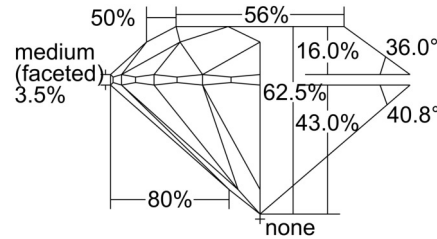

GIA NATURAL DIAMOND GRADING REPORT

September 12, 2024

GIA Report Number 7502402402

Shape and Cutting Style Round Brilliant

Measurements 6.36 - 6.41 x 3.99 mm

GRADING RESULTS

Carat Weight 1.00 carat

Color Grade F

Clarity Grade VVS2

Cut Grade Excellent

ADDITIONAL GRADING INFORMATION

Polish Excellent

Symmetry Excellent

Fluorescence None

Inscription(s): GIA 7502402402

Comments: Surface graining is not shown.

PROPORTIONS

Profile to actual proportions

CLARITY CHARACTERISTICS

KEY TO SYMBOLS*

- Pinpoint
- Feather

* Red symbols denote internal characteristics (inclusions). Green or black symbols denote external characteristics (blemishes). Diagram is an approximate representation of the diamond, and symbols shown indicate type, position, and approximate size of clarity characteristics. All clarity characteristics may not be shown. Details of finish are not shown.