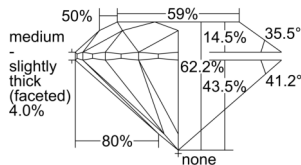

GIA®

FACSIMILE

GIA REPORT 7502402481

Verify this report at GIA.edu

GIA NATURAL DIAMOND DOSSIER®

September 12, 2024
GIA Report Number 7502402481
Shape and Cutting Style ..... Round Brilliant
Measurements ..... 5.38 - 5.42 x 3.36 mm

GRADING RESULTS

Carat Weight ..... 0.61 carat
Color Grade ..... F
Clarity Grade S11
Cut Grade ..... Excellent

ADDITIONAL GRADING INFORMATION

Polish ..... Excellent
Symmetry ..... Excellent
Fluorescence ..... None
Clarity Characteristics..... Crystal, Cloud, Feather
Inscription(s): GIA 7502402481

PROPORTIONS

Profile to actual proportions

GRADING SCALES

GIA COLOR SCALE	GIA CLARITY SCALE	GIA CUT SCALE	
D	FLAWLESS	EXCELLENT	
E	INTERNALLY FLAWLESS		
F		VVS₁	VERY GOOD
G	VVS₂		
H	VS₁	GOOD	
I	VS₂		
J	S1₁	FAIR	
K	S1₂		
L	I₁	POOR	
M	I₂		
N	I₃		
O			
P			
Q			
R			
S			
T			
U			
V			
W			
X			
Y			
Z