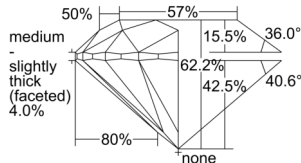

GIA®

FACSIMILE

GIA REPORT 7502414143

Verify this report at GIA.edu

GIA NATURAL DIAMOND DOSSIER®

September 12, 2024
GIA Report Number 7502414143
Shape and Cutting Style ..... Round Brilliant
Measurements ..... 4.57 - 4.59 x 2.85 mm

GRADING RESULTS

Carat Weight ..... 0.37 carat
Color Grade ..... E
Clarity Grade S11
Cut Grade ..... Excellent

ADDITIONAL GRADING INFORMATION

Polish ..... Excellent
Symmetry ..... Excellent
Fluorescence ..... None
Clarity Characteristics ..... Feather, Crystal
Inscription(s): GIA 7502414143

PROPORTIONS

Profile to actual proportions

GRADING SCALES

GIA COLOR SCALE	GIA CLARITY SCALE	GIA CUT SCALE	
D	FLAWLESS	EXCELLENT	
E	INTERNALLY FLAWLESS		
F		VVS₁	VERY GOOD
G	VVS₂		
H	VS₁	GOOD	
I	VS₂		
J	S1₁	FAIR	
K	S1₂		
L	I₁	POOR	
M	I₂		
N	I₃		
O			
P			
Q			
R			
S			
T			
U			
V			
W			
X			
Y			
Z