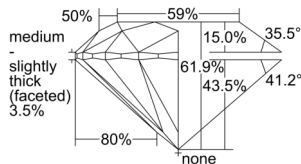

GIA®

FACSIMILE

GIA REPORT 7502421074

Verify this report at gia.edu

GIA NATURAL DIAMOND DOSSIER®

September 16, 2024
GIA Report Number 7502421074
Shape and Cutting Style ..... Round Brilliant
Measurements ..... 4.78 - 4.80 x 2.97 mm

GRADING RESULTS

Carat Weight ..... 0.42 carat
Color Grade ..... F
Clarity Grade VS1
Cut Grade ..... Excellent

ADDITIONAL GRADING INFORMATION

Polish ..... Excellent
Symmetry ..... Excellent
Fluorescence ..... None
Clarity Characteristics ..... Crystal, Cloud
Inscription(s): GIA 7502421074

PROPORTIONS

Profile to actual proportions

GRADING SCALES

GIA COLOR SCALE	GIA CLARITY SCALE	GIA CUT SCALE
D	FLAWLESS	EXCELLENT
E	INTERNALLY FLAWLESS	
F	VVS₁	VERY GOOD
G		
H	VS₁	GOOD
I		
J	VS₂	FAIR
K		
L	SI₁	POOR
M		
N	I₁	
O		
P	I₂	
Q		
R	I₃	
S		
T		
U		
V		
W		
X		
Y		
Z