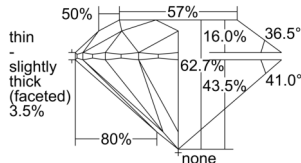

GIA®

FACSIMILE

GIA REPORT

7502421184

Verify this report at GIA.edu

GIA NATURAL DIAMOND DOSSIER®

September 13, 2024
GIA Report Number 7502421184
Shape and Cutting Style ..... Round Brilliant
Measurements ..... 5.77 - 5.79 x 3.63 mm

GRADING RESULTS

Carat Weight ..... 0.75 carat
Color Grade ..... H
Clarity Grade VS1
Cut Grade ..... Excellent

ADDITIONAL GRADING INFORMATION

Polish ..... Excellent
Symmetry ..... Excellent
Fluorescence ..... None
Clarity Characteristics..... Crystal, Feather, Cloud, Pinpoint
Inscription(s): GIA 7502421184

PROPORTIONS

Profile to actual proportions