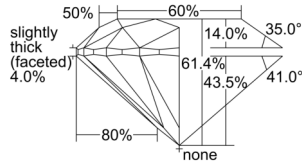

GIA®

FACSIMILE

GIA REPORT 7502422058

Verify this report at GIA.edu

GIA NATURAL DIAMOND DOSSIER®

September 16, 2024
GIA Report Number 7502422058
Shape and Cutting Style ..... Round Brilliant
Measurements ..... 5.07 - 5.10 x 3.12 mm

GRADING RESULTS

Carat Weight ..... 0.50 carat
Color Grade ..... F
Clarity Grade VS2
Cut Grade ..... Excellent

ADDITIONAL GRADING INFORMATION

Polish ..... Excellent
Symmetry ..... Excellent
Fluorescence ..... None
Clarity Characteristics ..... Cloud
Inscription(s): GIA 7502422058

PROPORTIONS

Profile to actual proportions