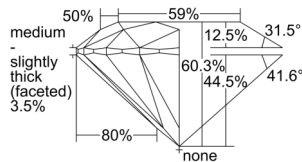

GIA®

FACSIMILE

GIA REPORT

7502422364

Verify this report at GIA.edu

GIA NATURAL DIAMOND DOSSIER®

September 16, 2024
GIA Report Number 7502422364
Shape and Cutting Style ..... Round Brilliant
Measurements ..... 4.28 - 4.29 x 2.59 mm

GRADING RESULTS

Carat Weight ..... 0.28 carat
Color Grade ..... D
Clarity Grade VVS2
Cut Grade ..... Excellent

ADDITIONAL GRADING INFORMATION

Polish ..... Excellent
Symmetry ..... Excellent
Fluorescence ..... None
Clarity Characteristics ..... Pinpoint
Inscription(s): GIA 7502422364

PROPORTIONS

Profile to actual proportions

GRADING SCALES

GIA COLOR SCALE	GIA CLARITY SCALE	GIA CUT SCALE
D	FLAWLESS	EXCELLENT
E	FLAWLESS	
F	INTERNALLY FLAWLESS	VERY GOOD
G	FLAWLESS	
H	VVS₁	GOOD
I	VVS₂	
J	VS₁	FAIR
K	VS₂	
L	SI₁	POOR
M	SI₂	
N	I₁	
O	I₂	
P	I₃	
Q		
R		
S		
T		
U		
V		
W		
X		
Y		
Z