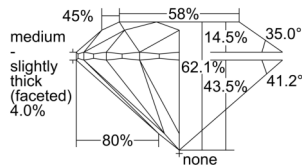

GIA®

FACSIMILE

GIA REPORT

7502423194

Verify this report at GIA.edu

GIA NATURAL DIAMOND DOSSIER®

September 16, 2024
GIA Report Number 7502423194
Shape and Cutting Style ..... Round Brilliant
Measurements ..... 4.89 - 4.91 x 3.04 mm

GRADING RESULTS

Carat Weight ..... 0.45 carat
Color Grade ..... F
Clarity Grade S11
Cut Grade ..... Excellent

ADDITIONAL GRADING INFORMATION

Polish ..... Excellent
Symmetry ..... Excellent
Fluorescence ..... None
Clarity Characteristics ..... Cloud
Inscription(s): GIA 7502423194

PROPORTIONS

Profile to actual proportions

GRADING SCALES

GIA COLOR SCALE	GIA CLARITY SCALE	GIA CUT SCALE	
D	FLAWLESS	EXCELLENT	
E	INTERNALLY FLAWLESS		
F		VVS₁	VERY GOOD
G	VVS₂		
H	VS₁	GOOD	
I	VS₂		
J	S1₁	FAIR	
K	S1₂		
L	I₁	POOR	
M	I₂		
N	I₃		
O			
P			
Q			
R			
S			
T			
U			
V			
W			
X			
Y			
Z