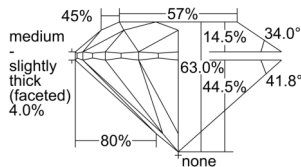

GIA®

FACSIMILE

GIA NATURAL DIAMOND DOSSIER®

September 18, 2024
GIA Report Number 7502423480
Shape and Cutting Style ..... Round Brilliant
Measurements ..... 5.25 - 5.30 x 3.32 mm

GRADING RESULTS

Carat Weight ..... 0.57 carat
Color Grade ..... D
Clarity Grade VVS1
Cut Grade ..... Excellent

ADDITIONAL GRADING INFORMATION

Polish ..... Excellent
Symmetry ..... Excellent
Fluorescence ..... Faint
Clarity Characteristics ..... Pinpoint
Inscription(s): GIA 7502423480

GIA REPORT 7502423480

Verify this report at GIA.edu

PROPORTIONS

Profile to actual proportions

GRADING SCALES

GIA COLOR SCALE	GIA CLARITY SCALE	GIA CUT SCALE	
D	FLAWLESS	EXCELLENT	
E	INTERNALLY FLAWLESS		
F		VVS₁	VERY GOOD
G	VVS₂		
H	VS₁	GOOD	
I	VS₂		
J	SI₁	FAIR	
K	SI₂		
L	I₁	POOR	
M	I₂		
N	I₃		
O			
P			
Q			
R			
S			
T			
U			
V			
W			
X			
Y			
Z