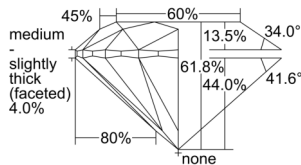

GIA®

FACSIMILE

GIA REPORT 7502423949

Verify this report at GIA.edu

GIA NATURAL DIAMOND DOSSIER®

September 16, 2024
GIA Report Number 7502423949
Shape and Cutting Style ..... Round Brilliant
Measurements ..... 3.63 - 3.66 x 2.25 mm

GRADING RESULTS

Carat Weight ..... 0.18 carat
Color Grade ..... F
Clarity Grade VS1
Cut Grade ..... Excellent

ADDITIONAL GRADING INFORMATION

Polish ..... Excellent
Symmetry ..... Excellent
Fluorescence ..... None
Clarity Characteristics..... Crystal, Cloud, Feather, Pinpoint
Inscription(s): GIA 7502423949

PROPORTIONS

Profile to actual proportions